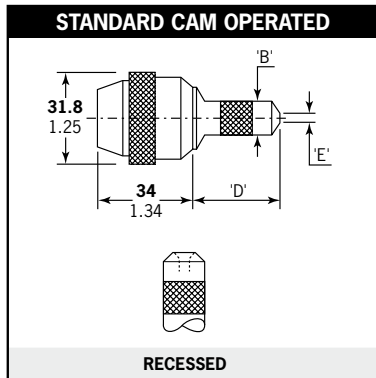

NeoSpeed® Nose Equipment

Ensembles de nez / Mundstücke / Equipaggiamento / Equipos de colocación

Nose equipment with addition of a twist cam to ease and speed up the nose jaw opening thus the pod reloading procedure.

Ensembles de nez avec, en plus, une came facilitant et accélérant l'ouverture du nez de pose, et donc le rechargement en fixations.

Zum leichteren Magazinieren haben diese Mundstücke durch einen Drehring zu öffnende Mundstückschnäbel.

Equipaggiamento con l'aggiunta di una camma per facilitare e rendere più veloce l'apertura della testata e pertanto la procedura di ricarica dell'astuccio portarivetti.

Boquillas que incorporan una leva para facilitar y hacer más rápida la apertura de la boquilla y el procedimiento de carga.

Ø nom.	Fastener / Rivets / Niettyp / Rivetti / Remaches	Nose Equipment / Nez de pose / Mundstück / Testata / Boquilla /	Part No/ref	Dimensions / Dimension / Abmessungen / Dimensioni / Dimensiones		
				B	D	E
3.2 (1/8")	NeoSpeed®	Standard cam operated	07530-03200	10.41	29.97	5.08
4.0 (5/32")		Standard cam operated	07530-03300	12.90	33.02	6.10
4.8 (3/16")		Standard cam operated	07530-03400	14.22	29.97	8.38

all dimensions in mm / en millimètres / alle Maße in mm / in millimetri / en milimetro

NeoSpeed® Mandrel and Spring Information

Aiguilles et Ressorts d'aiguille / Nietdorne und -federn

Mandrini e Molle / Mandriles y Muelles